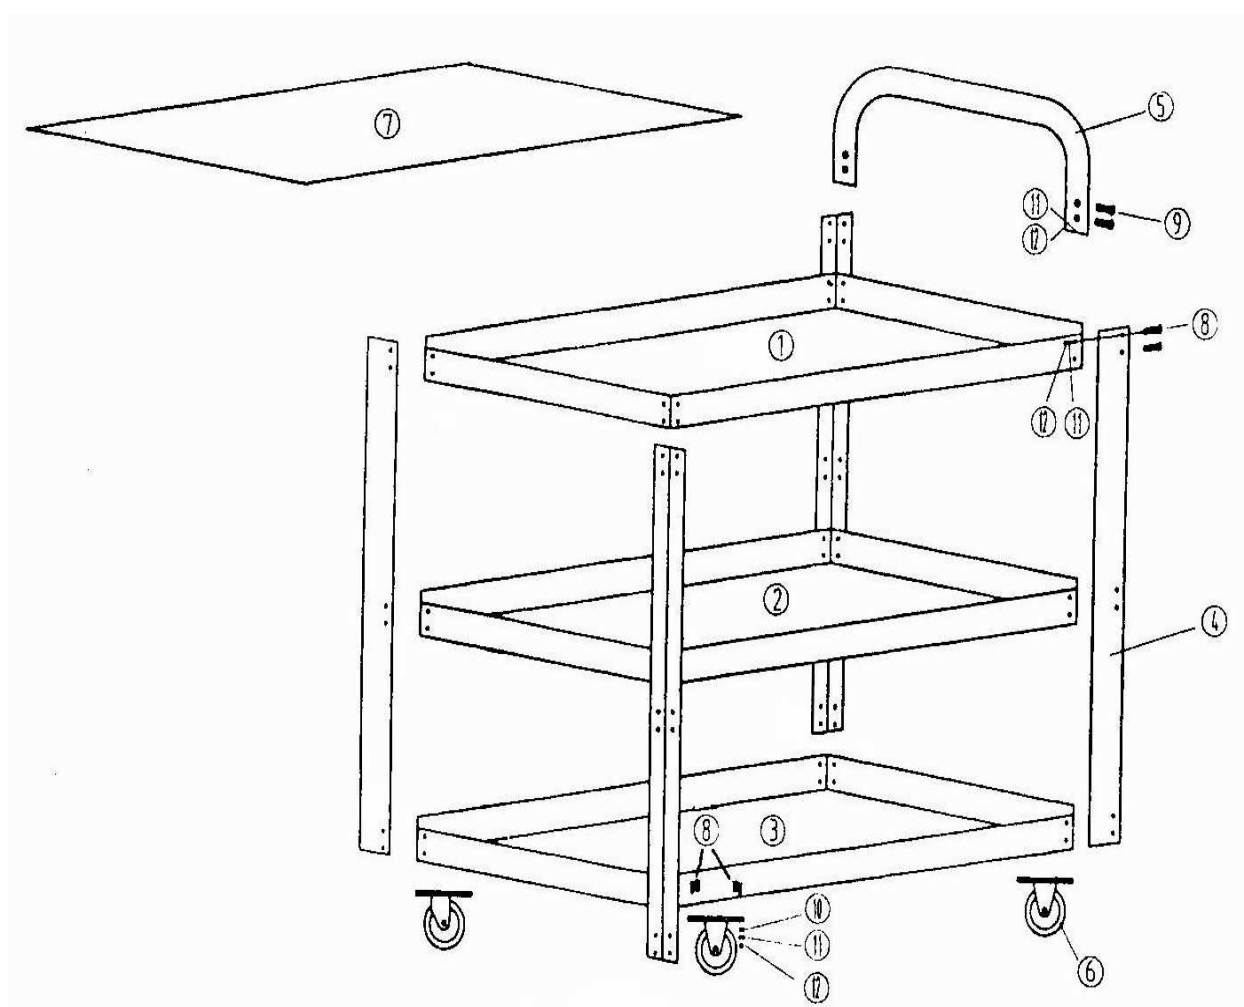

ASSEMBLY INSTRUCTION

SPARE PARTS LIST FOR THREE SHELF TROLLEY

NO.	DESCRIPTION	Q'TY	NO.	DESCRIPTION	Q'TY
1	Inner Tray 1	1	7	EVA 3mm*460*870	3
2	Inner Tray 2	1	8	Pan Screw 1/4*1/2	60
3	Inner Tray 3	1	9	Round-Head Screw	4
4	Stand (Kit of 4 pcs)	4	10	Flat Washer	16
5	Pull Handle	1	11	Spring Washer	64
6	2 fix and 2 swivel	4	12	Hex. Nut	64